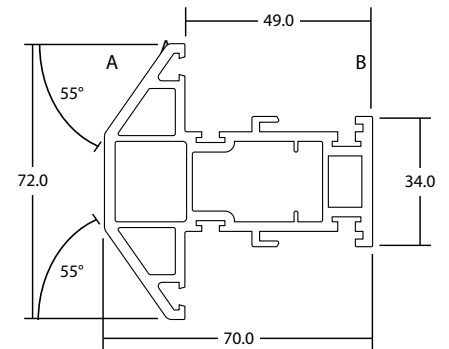

# CROSS SECTION VIEW COMPOSITE DOOR

# COMPOSITE DOOR PROFILE SECTIONS

**COMPOSITE DOOR  
OUTER FRAME**

**COMPOSITE DOOR  
TRANSOM**

**COMPOSITE  
GLAZING BEAD**

**NOTE:**  
**THIS IS NOT THE STANDARD U70  
 LOW ALI THRESHOLD BEING SHOWN**  
**PLEASE REFER TO LOW ALI INFORMATION  
 IN 'DOORS SECTION' OF THE U70 WEBSITE**