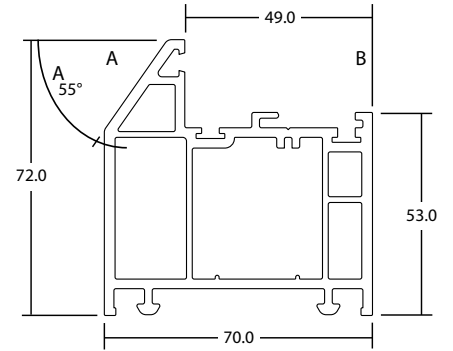

# CROSS SECTION VIEW COMPOSITE DOOR

# COMPOSITE DOOR PROFILE SECTIONS

**COMPOSITE DOOR  
OUTER FRAME**

**COMPOSITE DOOR  
TRANSOM**

**COMPOSITE  
GLAZING BEAD**

**NOTE:**  
**THIS IS NOT THE STANDARD U70  
 LOW ALI THRESHOLD BEING SHOWN**  
**PLEASE REFER TO LOW ALI INFORMATION  
 IN 'DOORS SECTION' OF THE U70 WEBSITE**