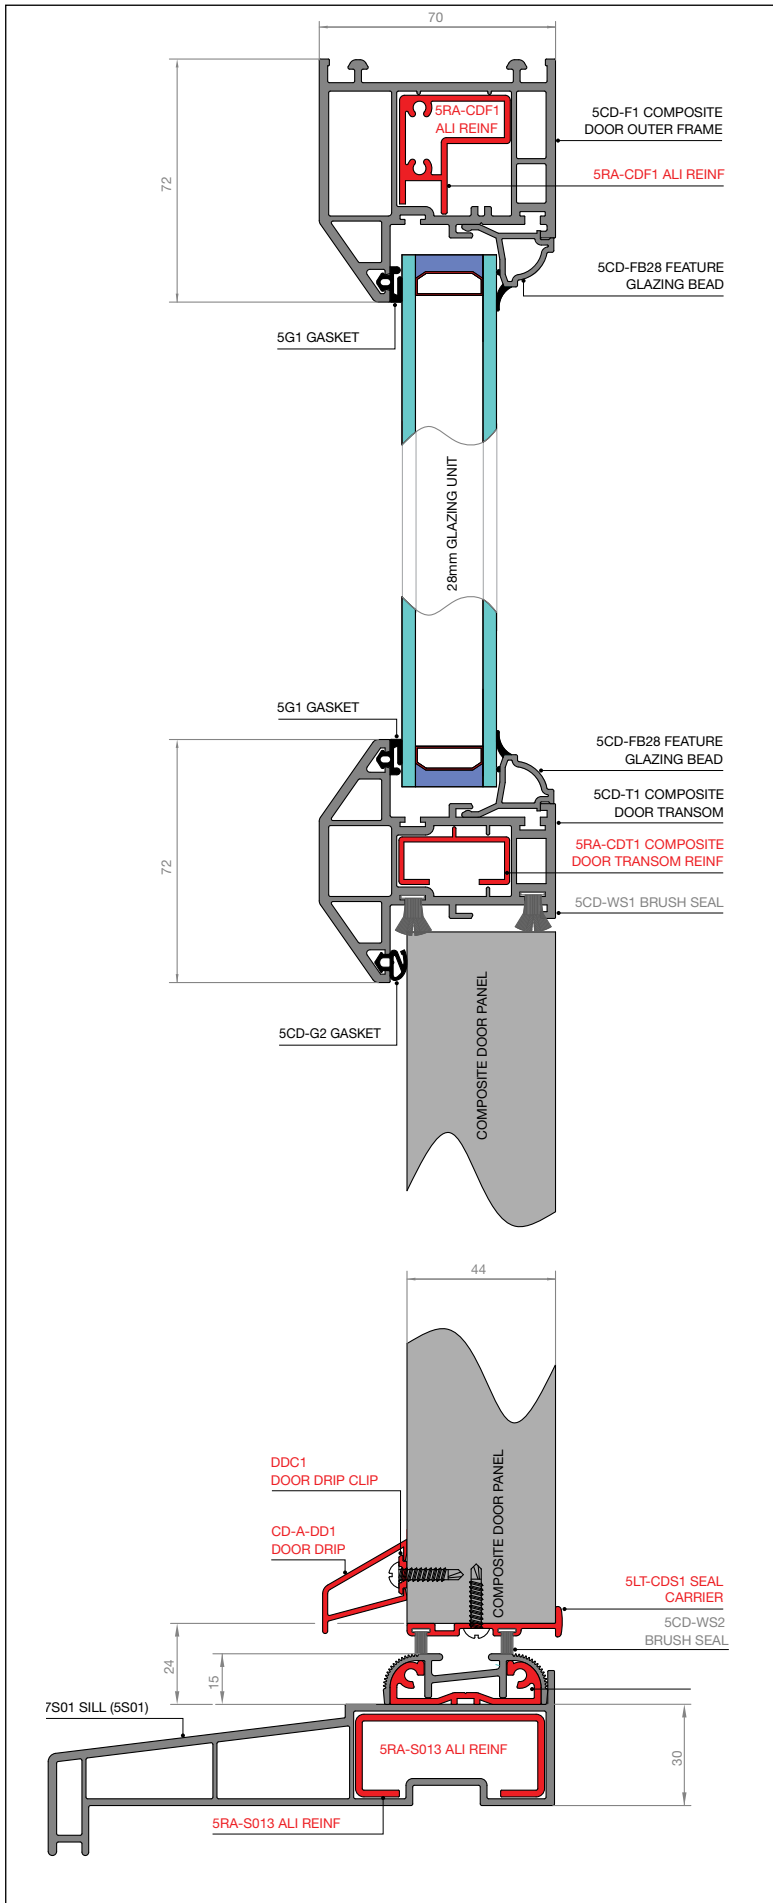

# CROSS SECTION VIEW COMPOSITE DOOR

# COMPOSITE DOOR PROFILE SECTIONS

**COMPOSITE DOOR  
OUTER FRAME**

**COMPOSITE DOOR  
TRANSOM**

**COMPOSITE  
GLAZING BEAD**

**NOTE:**  
**THIS IS NOT THE STANDARD U70  
 LOW ALI THRESHOLD BEING SHOWN**  
**PLEASE REFER TO LOW ALI INFORMATION  
 IN 'DOORS SECTION' OF THE U70 WEBSITE**